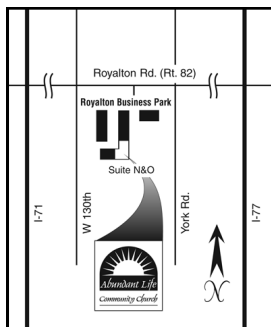

On Sunday, February 18th, we need your help in solving the murder of Mr. Boddy. You will have an opportunity to interview several suspects throughout the mansion and determine who killed the victim, what weapon the killer used, and where the murder took place.

**Sunday, February 18th
7-10pm**
IGNITE STUDENT MINISTRY
Abundant Life
Community Church
Royalton Business Park
10143 Royalton Road Suite N
North Royalton, Ohio 44133
440-877-1202 www.alcc.cc