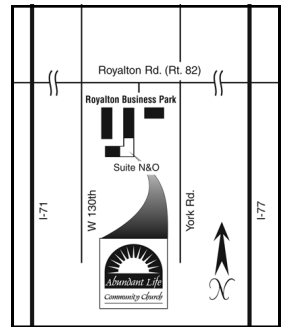

On Sunday, February 18th, we need your help in solving the murder of Mr. Boddy. You will have an opportunity to interview several suspects throughout the mansion and determine who killed the victim, what weapon the killer used, and where the murder took place.

**Sunday, February 18th
7-10pm**
IGNITE STUDENT MINISTRY
Abundant Life
Community Church
Royalton Business Park
10143 Royalton Road Suite N
North Royalton, Ohio 44133
440-877-1202 www.alcc.cc