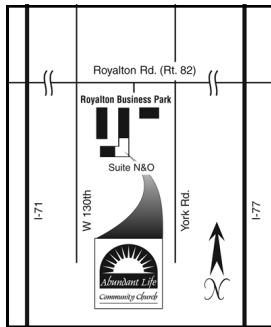

**Sunday, February 18th
7-10pm**
IGNITE STUDENT MINISTRY
Abundant Life
Community Church
Royalton Business Park
10143 Royalton Road Suite N
North Royalton, Ohio 44133
440-877-1202 www.alcc.cc

Join IGNITE Student Ministry for a Life-Size Game of...